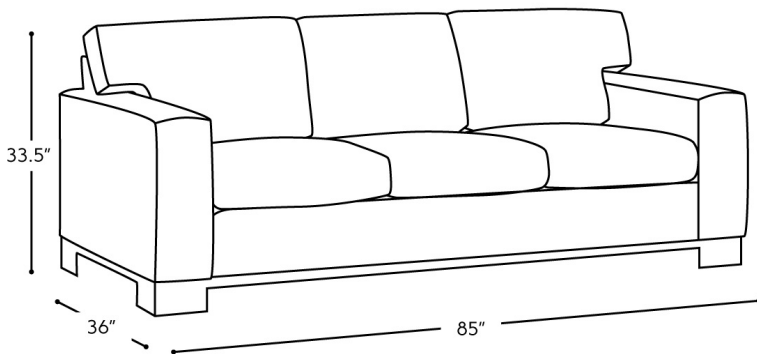

14103

JULIUS SOFA

Contemporary and comfortable, this tranquil design is available as a sofa or a loveseat. The perfect seating for any style, you can customize it with your choice of covering from our vast array of patterns and colours. Accent with a throw pillow or two in a contrasting colour or pattern and make your own personal style statement. No matter what style you want, your furniture will be made of the finest materials by skilled craftsmen in our own shop. All of our creations will stand the test of time.

SEAT DEPTH: 22" SEAT HEIGHT: 18.5" ARM HEIGHT: 24"

MORE FROM THE JULIUS COLLECTION

14103

14203

FEATURES + CUSTOMIZATIONS

- Standard with foam and fiber blend, box back cushions
- Available with 3 seats, 2 seats, or a single bench seat – please specify on your order
- Customize your comfort level – Firm, Soft, or Ultra-Lux
- In leather, the implementation of seams is required
- The frame is crafted from a combination of engineered and solid wood
- Crafted in Canada