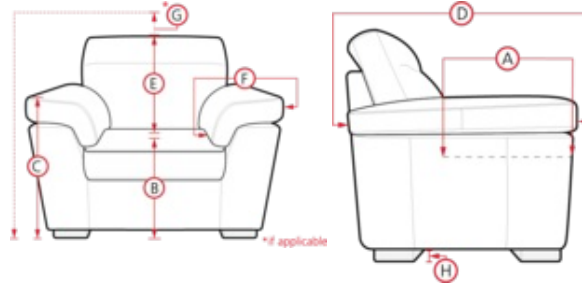

77494 JUNO

PALLISER®
My Home, My Style, My Way™

- A. Seat Depth: 20.1 - 46.9 in / 51.0 - 119.0 cm
- B. Seat Height: 18.1 in / 46.0 cm
- C. Arm Height: 26.8 in / 68.0 cm
- D. Arm Depth: 35.4 in / 90.0 cm
- E. Seat Back Height: 16.1 in / 41.0 cm
- F. Width of Arm: N/A
- G. Headrest Extension: N/A

Dimensions are the same for reverse direction where applicable.

POPULAR CONFIGURATIONS

Note: Always assemble configurations from right hand facing to left hand facing. Dimensions are shown as width x depth.

Specifications are correct at time of printing and are subject to change without notice.
LHF = left hand facing means the "end arm" is on the LEFT HAND SIDE of the upholstered piece when you are standing in front of the piece.
RHF = right hand facing means the "end arm" is on the RIGHT HAND SIDE of the upholstered piece when you are standing in front of the piece.