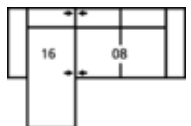

C1 3-Seat Sofa Sectional with Chaise
88 x 63"
224 x 161 cm