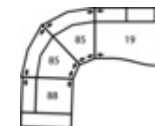

Dimensions are the same for reverse direction where applicable.

## POPULAR CONFIGURATIONS

Note: Always assemble configurations from right hand facing to left hand facing. Dimensions are shown as width x depth.

C1 3-Seat Sofa Sectional with Chaise  
88 x 63"  
224 x 161 cm

C2 5-Seat Corner Sectional  
92 x 91"  
234 x 232 cm

C3 4-Seat Angled Sectional  
129 x 48"  
328 x 122 cm

C4 6-Seat Corner Curve Sectional with Chaise  
124 x 101"  
315 x 257 cm

C5 6-Seat Angled Wedge Sectional  
151 x 51"  
384 x 130 cm

C6 4-Seat Angled Wedge Corner Sectional with Bumper  
113 x 92"  
288 x 234 cm

Specifications are correct at time of printing and are subject to change without notice.  
LHF = left hand facing means the "end arm" is on the LEFT HAND SIDE of the upholstered piece when you are standing in front of the piece.  
RHF = right hand facing means the "end arm" is on the RIGHT HAND SIDE of the upholstered piece when you are standing in front of the piece.