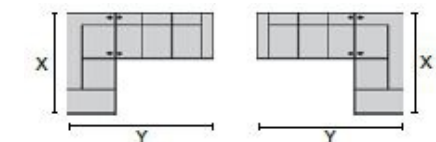

## POPULAR CONFIGURATIONS

Note: Always assemble configurations from right hand facing to left hand facing. Dimensions are shown as width x depth.

C1 3-Seat Sofa Sectional with Chaise  
88 x 63"  
224 x 161 cm

C2 5-Seat Corner Sectional  
92 x 91"  
234 x 232 cm

C3 4-Seat Angled Sectional  
129 x 48"  
328 x 122 cm

C4 6-Seat Corner Curve Sectional with Chaise  
124 x 101"  
315 x 257 cm

C5 6-Seat Angled Wedge Sectional  
151 x 51"  
384 x 130 cm

C6 4-Seat Angled Wedge Corner Sectional with Bumper  
113 x 92"  
288 x 234 cm

Specifications are correct at time of printing and are subject to change without notice.  
LHF = left hand facing means the "end arm" is on the LEFT HAND SIDE of the upholstered piece when you are standing in front of the piece.  
RHF = right hand facing means the "end arm" is on the RIGHT HAND SIDE of the upholstered piece when you are standing in front of the piece.