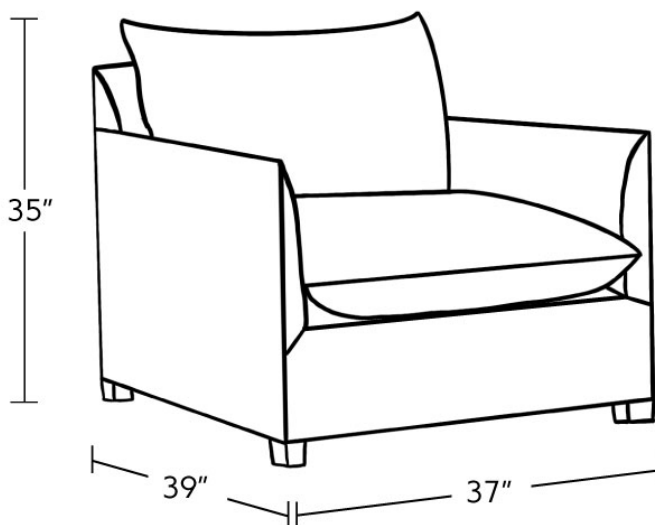

HAVE IT YOUR WAY

Choose from a wide selection of:

- Covers
- Nail head trim
- Wood finishes